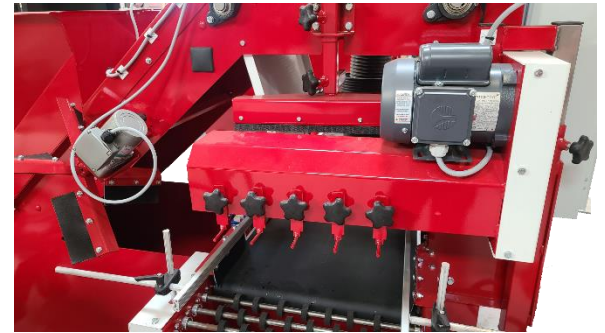

Pack Manufacturing  
 1219 Belmont Dr.  
 McMinnville, TN 37110  
 Office: (931) 473-9980 | Fax: (931) 473-1604

**THE PACK MANUFACTURING  
 COMPANY**

**TRAILBLAZER FILLER™**

The Pack Manufacturing Trailblazer Filler™ Economy Flat and Pot Filling system is designed as the next evolution in automated equipment with near universal applicability. The Pack Manufacturing Trailblazer Filler™ is designed with the medium and larger growing operations in mind. The Trailblazer Filler comes equipped with all the tools your business needs to complete in both quality and quantity with any grower. Growers that have staked their claim and are ready to move to the next level will find the Trailblazer Filler™ as the perfect tool. This machine is designed to AFFORDABLY produce 1500 flats per hour and 950 five-gallon pots per hour. The Trailblazer Filler™ is 100% Plug and Play, so as you build capital and expand your operations, your new equipment will automatically work with your existing Trailblazer. The Trailblazer Filler™ comes equipped with all the premium features included, making this machine versatile enough to accommodate any grow operation's filling processes. The Trailblazer Filler™ provides amazing production capabilities that drastically reduce labor needs and increase production output.

Trailblazer Filler™ Output with Power Take-Off and Hold Down Bars

**SPECIFICATIONS**

1 CUBIC YARD SOIL HOPPER
18" WIDE BELT
CONTAINERS UP TO 16" TALL
230 VOLT SINGLE PHASE- 30A
UP TO 1,500 TRAYS AN HOUR
UP TO 950 5-GAL. POTS AN HOUR
2 YEAR WARRANTY

**FEATURES INCLUDED**

VARIABLE SPEED SOIL AND BELT
ADJUSTABLE ROTARY BRUSH
ADJUSTABLE POWERED SWEEP
POWERED TAKE OFF
ADJUSTABLE SOIL CHUTE
ADJUSTABLE GUIDERAILS
AUGER SOIL RETURN
HOLD DOWN BARS
CASTER MOBILITY KIT
VIBRATOR ON BELT
DIRECT DRIVE GEARBOXES
LOW MAINTENANCE, ALL SEALED BEARINGS
REVERSE ON BELT FOR EASY CLEANOUT AND BACKFILLING