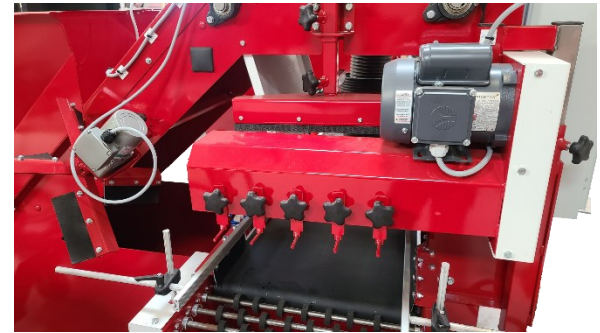

**THE PACK MANUFACTURING
COMPANY**

TRAILBLAZER FILLER®

The Pack Manufacturing Trailblazer Filler® Economy Flat and Pot Filling system is designed as the next evolution in automated equipment with near universal applicability. The Pack Manufacturing Trailblazer Filler® is designed with the medium and larger growing operations in mind. The Trailblazer Filler comes equipped with all the tools your business needs to compete in both quality and quantity with any grower. Growers that have staked their claim and are ready to move to the next level will find the Trailblazer Filler® as the perfect tool. This machine is designed to AFFORDABLY produce 1500 flats per hour and 950 five-gallon pots per hour. The Trailblazer Filler® is 100% Plug and Play, so as you build capital and expand your operations, your new equipment will automatically work with your existing Trailblazer. The Trailblazer Filler® comes equipped with all the premium features included, making this machine versatile enough to accommodate any grow operation's filling processes. The Trailblazer Filler® provides amazing production capabilities that drastically reduce labor needs and increase production output.

AUTO OPTIONS WITH AUTOMATIC SETUP AVAILABLE!

Trailblazer Filler® Output with Power Take-Off and Hold Down Bars

SPECIFICATIONS
1 CUBIC YARD SOIL HOPPER
18" WIDE BELT
CONTAINERS UP TO 16" TALL
230 VOLT SINGLE PHASE- 30A
UP TO 1,500 TRAYS AN HOUR
UP TO 950 5-GAL. POTS AN HOUR
2 YEAR WARRANTY

FEATURES INCLUDED
VARIABLE SPEED SOIL AND BELT
ADJUSTABLE ROTARY BRUSH
ADJUSTABLE POWERED SWEEP
POWERED TAKE OFF
ADJUSTABLE SOIL CHUTE
ADJUSTABLE GUIDERAILS
AUGER SOIL RETURN
HOLD DOWN BARS
CASTER MOBILITY KIT
VIBRATOR ON BELT
DIRECT DRIVE GEARBOXES
LOW MAINTENANCE, ALL SEALED BEARINGS
REVERSE ON BELT FOR EASY CLEANOUT AND BACKFILLING