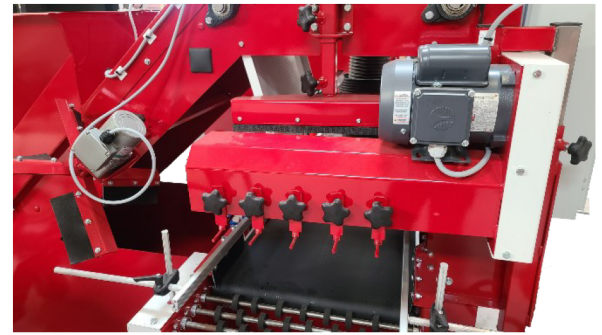

**THE PACK MANUFACTURING
COMPANY**

TRAILBLAZER FILLER®

The Pack Manufacturing Trailblazer Filler® Economy Flat and Pot Filling system is designed as the next evolution in automated equipment with near universal applicability. The Pack Manufacturing Trailblazer Filler® is designed with the medium and larger growing operations in mind. The Trailblazer Filler comes equipped with all the tools your business needs to compete in both quality and quantity with any grower. Growers that have staked their claim and are ready to move to the next level will find the Trailblazer Filler® as the perfect tool. This machine is designed to AFFORDABLY produce 1500 flats per hour and 950 five-gallon pots per hour. The Trailblazer Filler® is 100% Plug and Play, so as you build capital and expand your operations, your new equipment will automatically work with your existing Trailblazer. The Trailblazer Filler® comes equipped with all the premium features included, making this machine versatile enough to accommodate any grow operation's filling processes. The Trailblazer Filler® provides amazing production capabilities that drastically reduce labor needs and increase production output.

AUTO OPTIONS WITH AUTOMATIC SETUP AVAILABLE!

Trailblazer Filler® Output with Power Take-Off and Hold Down Bars

SPECIFICATIONS
1 CUBIC YARD SOIL HOPPER
18" WIDE BELT
CONTAINERS UP TO 16" TALL
230 VOLT SINGLE PHASE- 30A
UP TO 1,500 TRAYS AN HOUR
UP TO 950 5-GAL. POTS AN HOUR
2 YEAR WARRANTY

FEATURES INCLUDED
VARIABLE SPEED SOIL AND BELT
ADJUSTABLE ROTARY BRUSH
ADJUSTABLE POWERED SWEEP
POWERED TAKE OFF
ADJUSTABLE SOIL CHUTE
ADJUSTABLE GUIDERAILS
AUGER SOIL RETURN
HOLD DOWN BARS
CASTER MOBILITY KIT
VIBRATOR ON BELT
DIRECT DRIVE GEARBOXES
LOW MAINTENANCE, ALL SEALED BEARINGS
REVERSE ON BELT FOR EASY CLEANOUT AND BACKFILLING